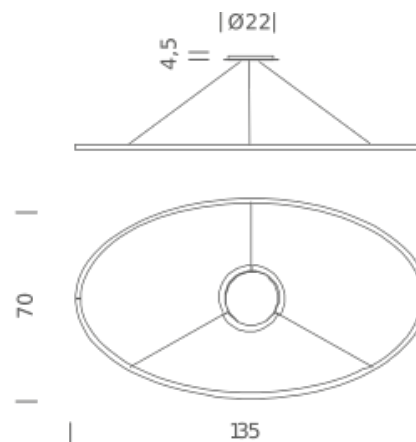

Codes

ELP LWW 54
ELP LNW 54
ELP LOW 54
ELP LLW 54

Structure/Diffuser

white/white
black/white
gold painted/white
polished aluminium/white

PACKAGE

Package 01	Dimension: 15x80x150 cm / Gross weight: 7,5 kg
------------	--

UPLIGHT 2700K

LAMPING

Source	linear LED
Total power	66W
Emission	diffused orientable
Switching	dimmmable 1-10V
Tension	110/240V
Color temperature	2700K
Luminous flux	3450lm (luminous output)
Typ cri	85
Energy class	A+
Materials	Aluminium
Notes	adjustable cable length from 2,5m to 0,4m, DALI version on request

Codes

ELP LW2 53	white/white
ELP LN2 53	black/white
ELP LO2 53	gold painted/white
ELP LL2 53	polished aluminium/white
ELP LGW 53	gold polished anodized/white

PACKAGE

Package 01	Dimension: 80x150x15 cm / Gross weight: 7,5 kg
------------	--

Codes

ELP LWW 53
ELP LNW 53
ELP LOW 53
ELP LLW 53

Structure/Diffuser

white/white
black/white
gold painted/white
polished aluminium/white

PACKAGE

Package 01	Dimension: 15x80x150 cm / Gross weight: 7,5 kg
------------	--