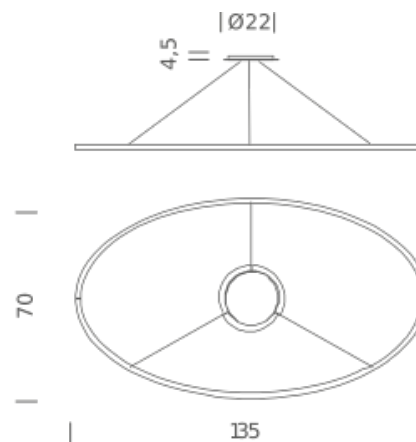

Ellisse Major is also available as floor or wall versions and is provided with a black marble base or a wall hook accessory.

DOWNLIGHT 2700K

LAMPING

Source	linear LED
Total power	66W
Emission	diffused orientable
Switching	dimmmable 1-10V
Tension	110/240V
Color temperature	2700K
Luminous flux	3450lm (luminous output)
Typ cri	85
Energy class	A+
Materials	Aluminium
Notes	adjustable cable length from 2,5m to 0,4m, DALI version on request

Codes

ELP LW2 54	white/white
ELP LN2 54	black/white
ELP LO2 54	gold painted/white
ELP LL2 54	polished aluminium/white
ELP LGW 54	gold polished anodized/white

PACKAGE

Package 01	Dimension: 80x150x15 cm / Gross weight: 7,5 kg
------------	--

Codes

ELP LWW 54
ELP LNW 54
ELP LOW 54
ELP LLW 54

Structure/Diffuser

white/white
black/white
gold painted/white
polished aluminium/white

PACKAGE

Package 01	Dimension: 15x80x150 cm / Gross weight: 7,5 kg
------------	--