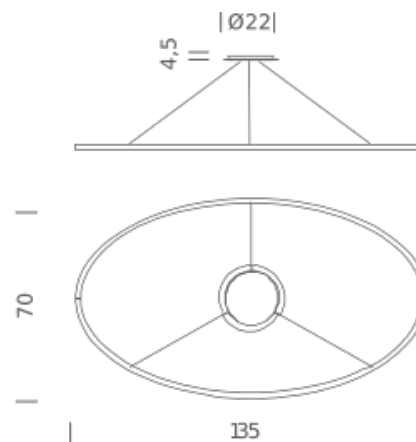

Codes

ELP LWW 54
ELP LNW 54
ELP LOW 54
ELP LLW 54

Structure/Diffuser

white/white
black/white
gold painted/white
polished aluminium/white

PACKAGE

Package 01	Dimension: 15x80x150 cm / Gross weight: 7,5 kg
------------	--

UPLIGHT 2700K

LAMPING

Source	linear LED
Total power	66W
Emission	diffused orientable
Switching	dimmmable 1-10V
Tension	110/240V
Color temperature	2700K
Luminous flux	3450lm (luminous output)
Typ cri	85
Energy class	A+
Materials	Aluminium
Notes	adjustable cable length from 2,5m to 0,4m, DALI version on request

Codes

ELP LW2 53	white/white
ELP LN2 53	black/white
ELP LO2 53	gold painted/white
ELP LL2 53	polished aluminium/white
ELP LGW 53	gold polished anodized/white

PACKAGE

Package 01	Dimension: 80x150x15 cm / Gross weight: 7,5 kg
------------	--