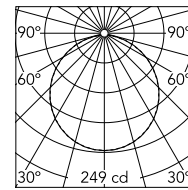

Beam Angle: 112°

h(m)	E(lx)	D(m)
1	249	2.95
2	62	5.91
3	28	8.86
4	16	11.81
5	10	14.76

Luminous flux luminaire
703 lm

Electrical

Frequency (Hz)	50-60	Driver type	Dimmer on board
Voltage (V)	100-240	Emergency	Without
Lamp holder	LED	Insulation class	II
Dimmable	Yes		
Driver	remote included		

Physical

Color	Brass Finish/Grey Lava
Orientation	Adjustable
Weight (kg)	10

Certification / Marking