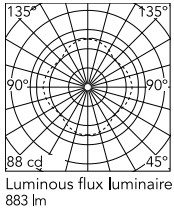

Schematic light drawing

Ecodesign and Energy Labelling

This product contains a light source of energy efficiency class F

Replaceable (LED only)
light source by a
professional

Photometric

Lighting type	Indirect, Direct
Light distribution	Symmetric
CCT (K)	2700

Electrical

Insulation class	III
Frequency (Hz)	50/60
Main voltage (Vac)	48
LED voltage Vf (Vdc)	null
Driver	Remote
Dimmable	Yes
Dimming interface	Remote Dimmable (Dimmer Not Included)
Batteries inside	No