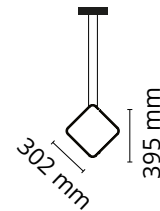

FLOS

■ F0410030 Black

Arrangements Square Small

Designed by Michael Anastassiades, 2018

20W - 883lm - 2700K

Diffuse light suspended lighting device. Body in extruded, curved NC-machined and black powder-coated aluminium, diffuser in platinum optical silicone. Each component can be connected to the power pack by means of an electrical and mechanical connection system designed for customisable product set-up. Roses available with two powers: lamp with power under 70W and lamp with power under 190W. Class III roses also available for installations with remote power supply: "surface" version for installations on cement, "recessed" version for plasterboard ceilings. The electronics integrated in the rose enables use of dimming systems: push, 1-10, potentiometer, DALI. In the absence of these systems, the light flow can be set with the push system included in the rose. Cable length 2.4m

Physical

Colour	Black
Length (mm)	302
Cord length (mm)	2500
Net weight (kg)	0.39
Package height (mm)	40
Package width (mm)	390
Package length (mm)	420
Package volume (m3)	0.01
IP internal	20

Download

Mounting instructions	↓ PDF
Spare Parts	↓ PDF