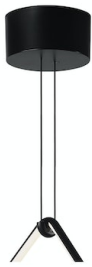

FLOS

■ F0410030 Black

Arrangements Square Small

Designed by Michael Anastassiades, 2018

20W - 883lm - 2700K

Diffuse light suspended lighting device. Body in extruded, curved NC-machined and black powder-coated aluminium, diffuser in platinum optical silicone. Each component can be connected to the power pack by means of an electrical and mechanical connection system designed for customisable product set-up. Roses available with two powers: lamp with power under 70W and lamp with power under 190W. Class III roses also available for installations with remote power supply: "surface" version for installations on cement, "recessed" version for plasterboard ceilings. The electronics integrated in the rose enables use of dimming systems: push, 1-10, potentiometer, DALI. In the absence of these systems, the light flow can be set with the push system included in the rose. Cable length 2.4m

Accessories & Power Supply

REQUIRED

F0415030

Arrangements Big Rose

REQUIRED

F0416030

Arrangements Small Rose

REQUIRED